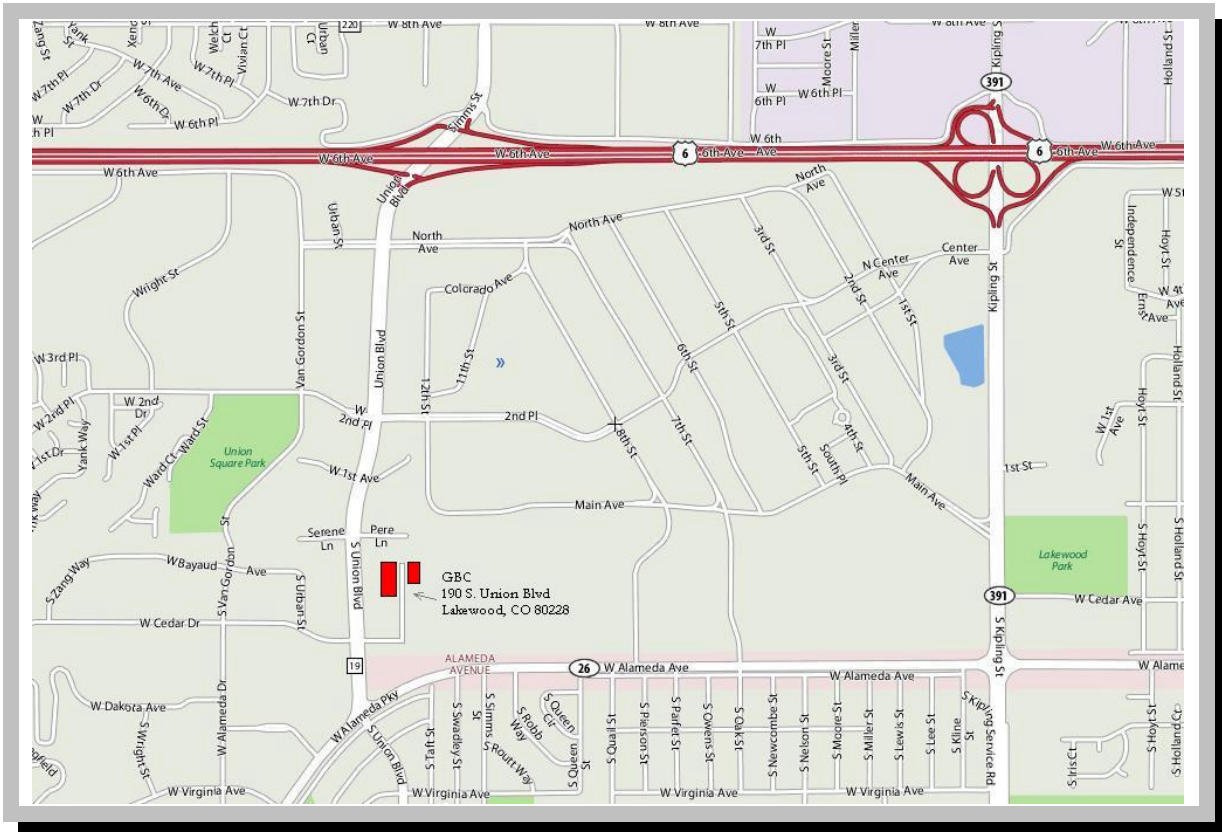

GBC (dba G2K Corp)
190 South Union Blvd
Lakewood, CO 80228
(303) 988-6450

GPS Coordinates - Lat: N 30d 42m 54.2s / Lon: W 105d 7m 53.9s

Directions:

6th Avenue to the Simms / Union Exit
South on Simms to Cedar
East on Cedar to Taft
North on Taft to GBC

Note – we are not directly on Union Blvd, but approx one block East. You will see our building as soon as you start to head north on Taft.

Please do not hesitate to call if you need additional assistance